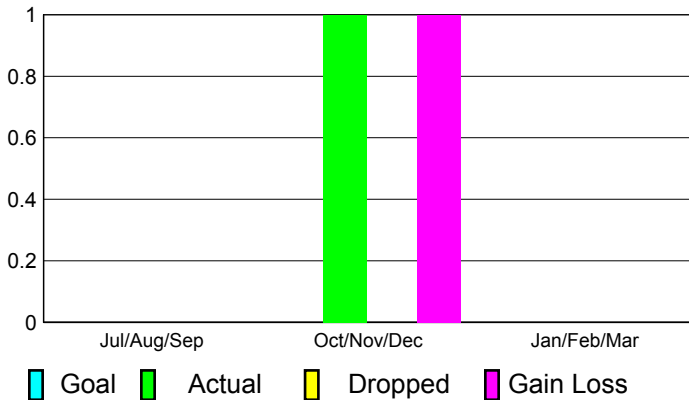

2010-2011 GMT Reports for District (or Undistricted) **District 108IB2**

GMT: **Federico STEINHAUS**

Location: **ITALY**

GMT CA: **4**

CLUBS

**Club Results
2010-2011**

**Clubs
2009-2010**

Month	New Club Goal	Actual New Clubs	Actual Dropped Clubs	Gain/Loss of Clubs	Gain/Loss of Clubs
Jul/Aug/Sep	0	0	0	0	0
Oct/Nov/Dec	0	1	0	1	0
Jan/Feb/Mar	0	0	0	0	1
Totals	0	1	0	1	1

Club Results 2010-2011

Goal, New, Dropped, Gain/Loss

Comparison of Club Gain/Loss

Current Year Compared to the Previous Year

YTD Status Quo Clubs 2010-2011

Status Quo Clubs Compared to Status Quo Members

MEMBERSHIP