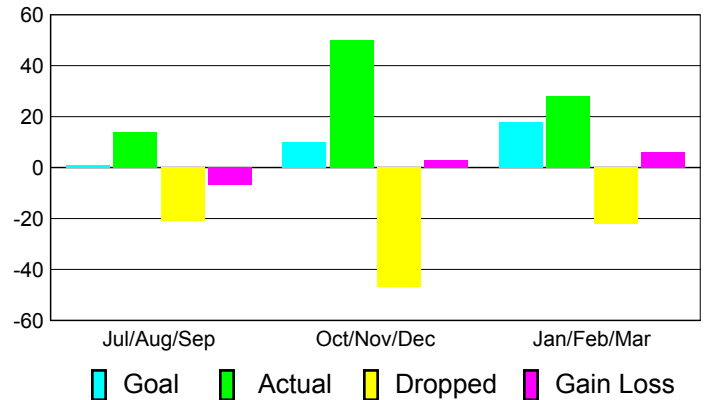

Membership Results 2010-2011

Goal, New, Dropped, Gain/Loss

Comparison of Membership Gain/Loss

Current Year Compared to the Previous Year