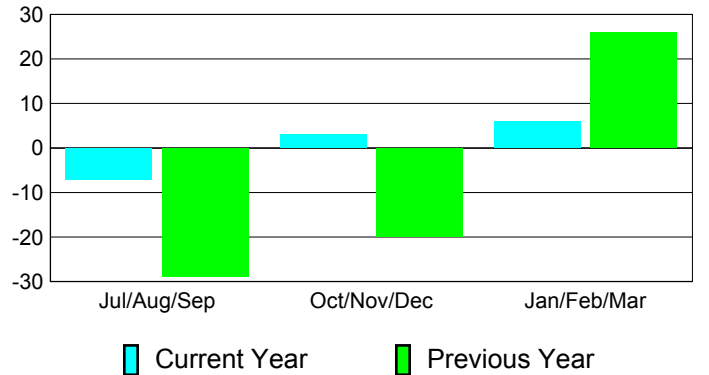

**Membership Results
2010-2011**

**Membership
2009-2010**

Month	Net Memb Goal	Actual New Memb	Actual Dropped Memb	Gain/Loss of Memb	Gain/Loss of Memb
Jul/Aug/Sep	1	14	-21	-7	-29
Oct/Nov/Dec	10	50	-47	3	-20
Jan/Feb/Mar	18	28	-22	6	26
Totals	29	92	-90	2	-23

Membership Results 2010-2011

Goal, New, Dropped, Gain/Loss

Comparison of Membership Gain/Loss

Current Year Compared to the Previous Year

Gender Comparison 2010-2011

Jul/Aug/Sep

Oct/Nov/Dec

Jan/Feb/Mar